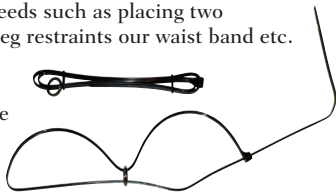

THE JERSEY BOOT

- No moving parts and 20 plus uses
- Multipurpose rescue/breaching tool
- Highest quality speciality steel that is 100% constructed in the USA
- Compact size (25 lbs. and 26 inches long)

THE JERSEY CUFF

- Is 1/5th the size of our competition disposable cuffs on the market today
- Allows you to place 20 of them in a cargo pocket
- Contains a stainless steel locking device
- Able to assemble the Jersey cuff to fit any emergency needs such as placing two together for leg restraints our waist band etc.
- One pull tab locks both hands at once instead of two as our competition.