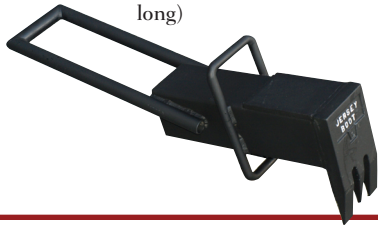

THE JERSEY BOOT

- No moving parts and 20 plus uses
- Multipurpose rescue/breaching tool
- Highest quality speciality steel that is 100% constructed in the USA
- Compact size (25 lbs. and 26 inches long)

THE JERSEY CUFF

- Is 1/5th the size of our competition disposable cuffs on the market today
- Allows you to place 20 of them in a cargo pocket
- Contains a stainless steel locking device
- Able to assemble the Jersey cuff to fit any emergency needs such as placing two together for leg restraints our waist band etc.
- One pull tab locks both hands at once instead of two as our competition.